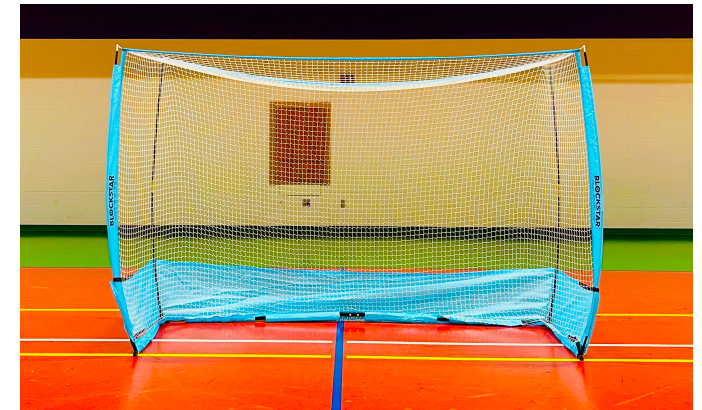

GOAL ON THE GO!

	Outdoor Goal on the Go 2.0!	Outdoor Goal on the Go!	Indoor Goal on the Go!
Design	*Outdoor Field Hockey	*Outdoor Field Hockey	*Indoor Field Hockey
Size	Outdoor goal dimensions (~12'x7')	Outdoor goal dimensions (~12'x7')	Indoor goal dimensions (~9.84' x 6.56')
Color	New Limited Edition Hot Pink	Bright Green	Light Blue
Weight	~29 lbs	~24 lbs	~22 lbs
Portability	Lightweight and portable- Thicker Frame	Lightweight and portable	Lightweight and Portable
Carrying Bag	✓	✓	✓
Backboard	✓	✓	✓
Stakes	✓	✓	N/A
Price	MSRP: \$499	MSRP: \$479	MSRP: \$459